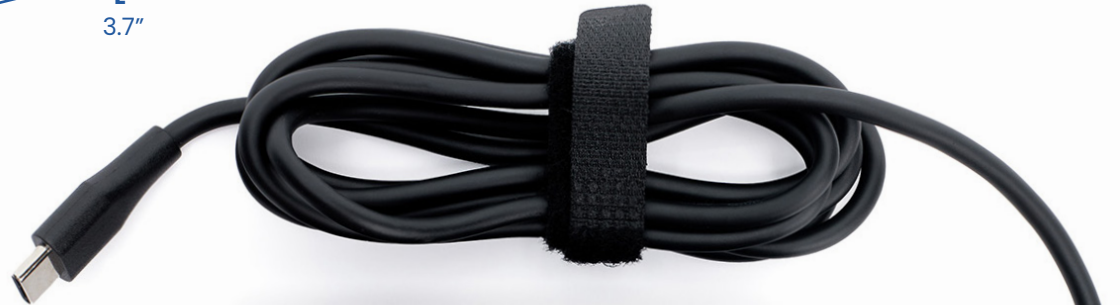

Product Information Sheet

Rise K12 45W USB-C AC POWER ADAPTER

Model	RKUC45G1	Product Weight	0.57 lbs
USB-C Cord Length	59"	Connectors	3-Prong Power Plug Mates with Type-C Connector
AC Cord Length	46"	Package Contents	45W Desktop Adapter, AC Cord
Case Dimensions (LxWxH)	3.7" x 1.5" x 1.1"	Shipping Units per Carton	25 pcs
Power Delivery	PD 3.0	Shipping Weight (with carton)	17.5 lbs
Safety Standard	UL Listed in US and Canada	Shipping Dimensions (LxWxH)	19.4" x 15.5" x 6.9"